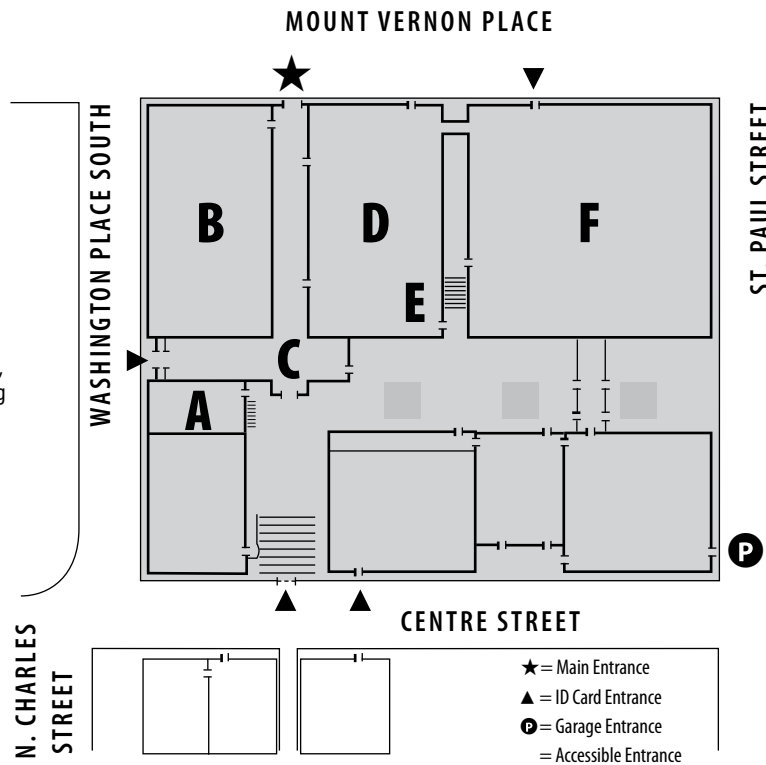

A SCHAPIRO HOUSE

609 North Charles

Basement	Campus Security
1st Floor	Associate Dean of Development and Alumni Relations; Alumni Relations Office
2nd Floor	Faculty Studios
3rd Floor	Communications Office
4th Floor	Development Office

B CONSERVATORY BUILDING

1 East Mt. Vernon Place

Undercroft	Piano Maintenance Office
Plaza	Faculty Administrative Assistant Office, Faculty Lounge, GA Mailboxes, Percussion Studios, Career Counseling and Placement Office
1st Floor	Miriam A. Friedberg Concert Hall
2nd Floor	Griswold Hall, Humanities Offices, Music Education Offices, Recording Arts Offices
3rd Floor	Audio-Visual Services, Computer Music Studios
4th Floor	Faculty Studios

C GRAND ARCADE

Bank of America Mews Gallery, Box Office, Rouse Visitor Center

Peabody Campus

D CONSERVATORY BUILDING WEST

Plaza	Conductors' Suite, East Hall
North Plaza	Cohen-Davison Family Theatre
Mezzanine	Concert Office, Ensemble Office, T. Rowe Price Ensemble Library
1st Floor	The George Peabody Library
2nd Floor	Recording Studio

E COTTAGE

Basement	OASIS, Creative Access
1st floor	Peabody ISIS Support Team
2nd floor	Information Technology Office

F LEAKIN HALL

21 East Mt. Vernon Place

Basement	Dance Department Offices, Dance Studios, Recording Studio
Plaza	Admissions Office, Business Office/Cashier, Dance Studio, Fitness Room, Financial Aid, Goodwin Recital Hall, Friedheim Library, Practice Rooms
1st Floor	Opera Department, Practice Rooms, Preparatory Offices
2nd Floor	Academic Affairs, Bank of America Lounge, Conservatory Dean's Office, Director's Office, Computer Lab, Jazz Studios, Practice Rooms, Conservatory Registrar